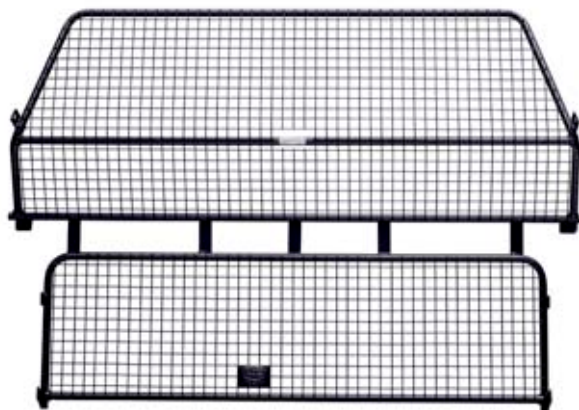

Cargo Barrier

VUB501170
Easily removed. Retains cargo according to EC regulation 17. Can be fitted with Loadspace Mat and used with standard loadspace cover roller blind.